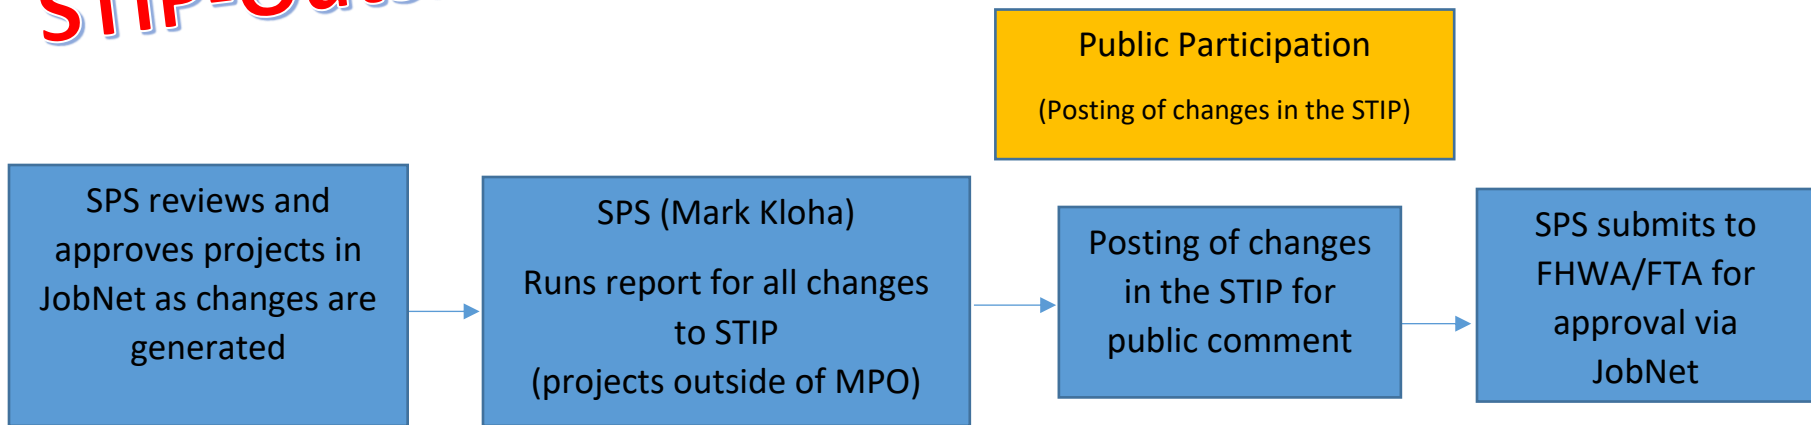

# STIP-Outside MPO boundary

PM-Project Manager    SM-System Manager    SPS-Statewide Planning Section    MPO-MPO Staff    TC-Technical Committee    PC-Policy Committee